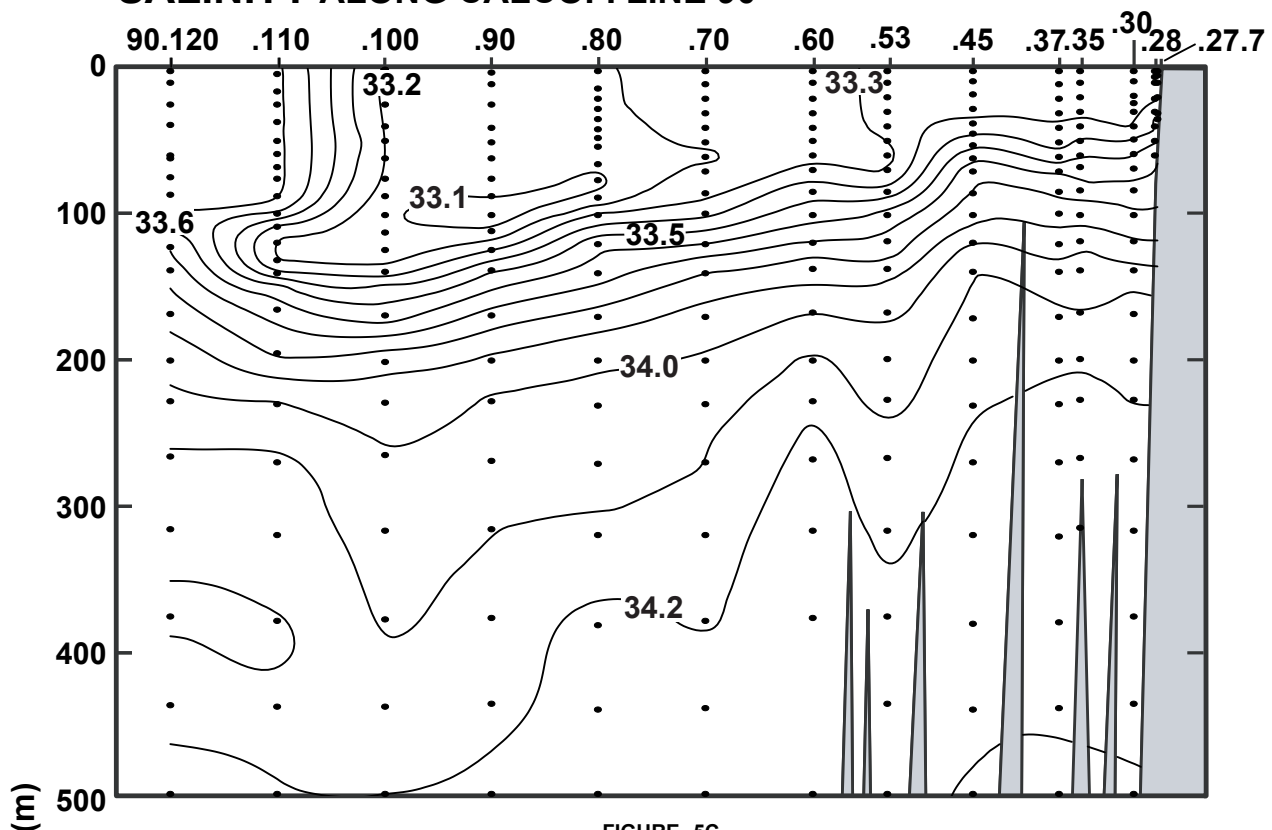

CALCOFI CRUISE 0903

11 - 14 March 2009

SALINITY ALONG CALCOFI LINE 90

FIGURE 5C

FIGURE 5D