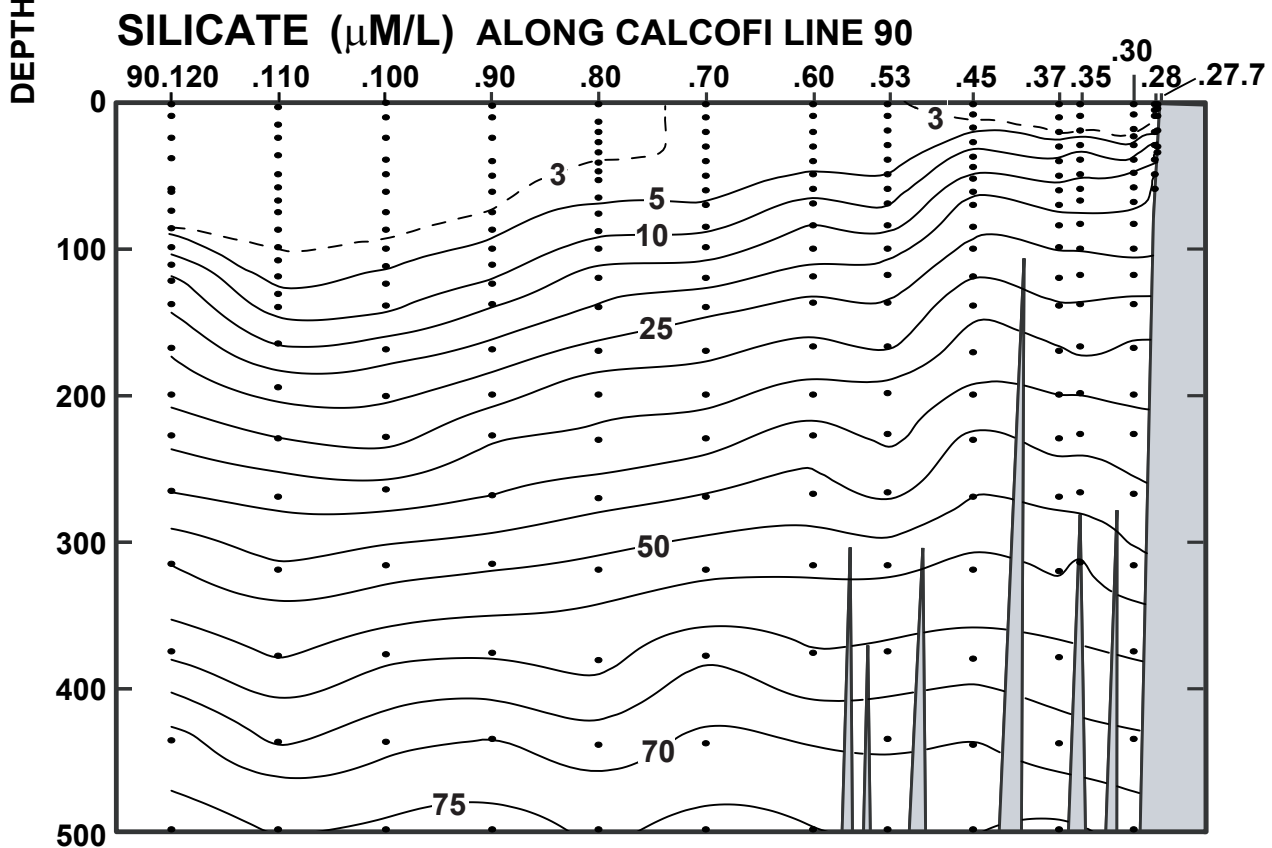

CALCOFI CRUISE 0903

11 - 14 March 2009

SALINITY ALONG CALCOFI LINE 90

FIGURE 5C

FIGURE 5D