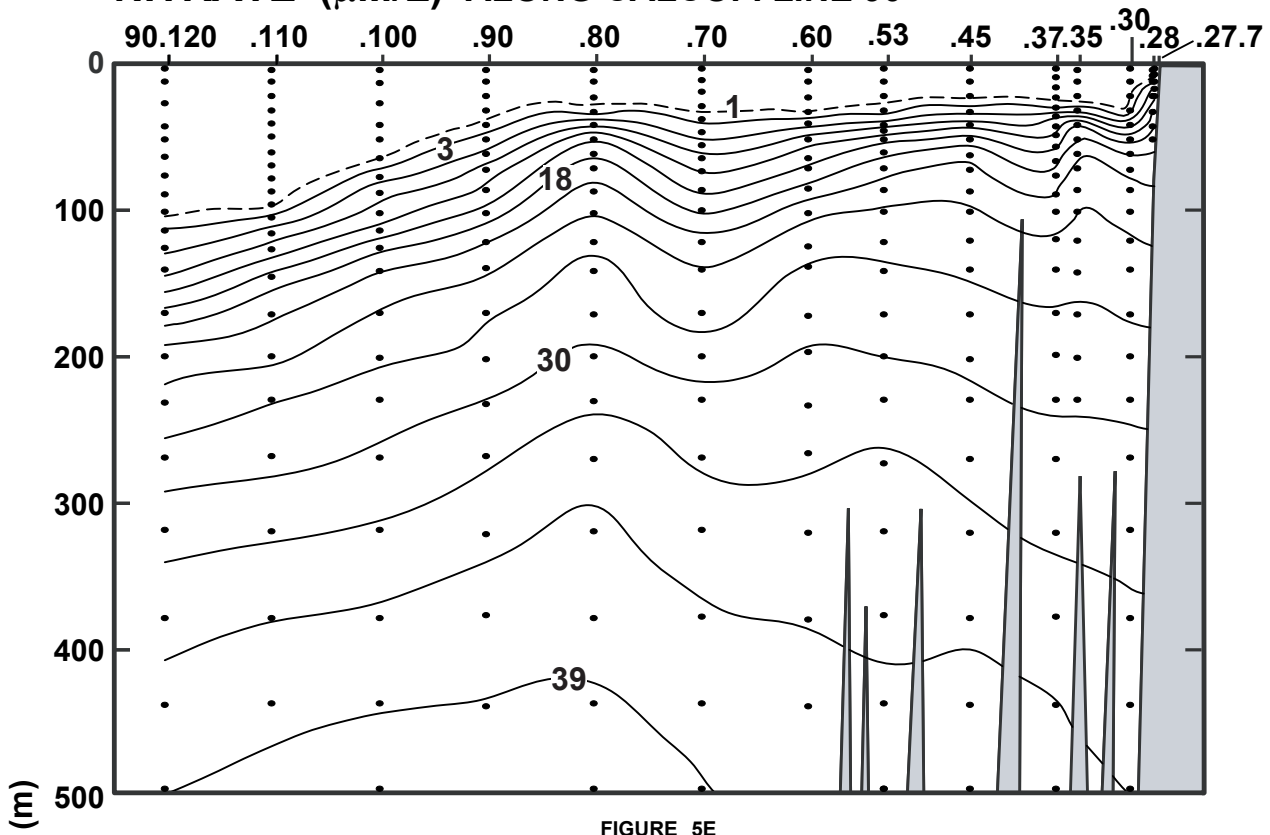

CALCOFI CRUISE 0907

18 - 21 July 2009

NITRATE ($\mu\text{M/L}$) ALONG CALCOFI LINE 90

FIGURE 5E

FIGURE 5F