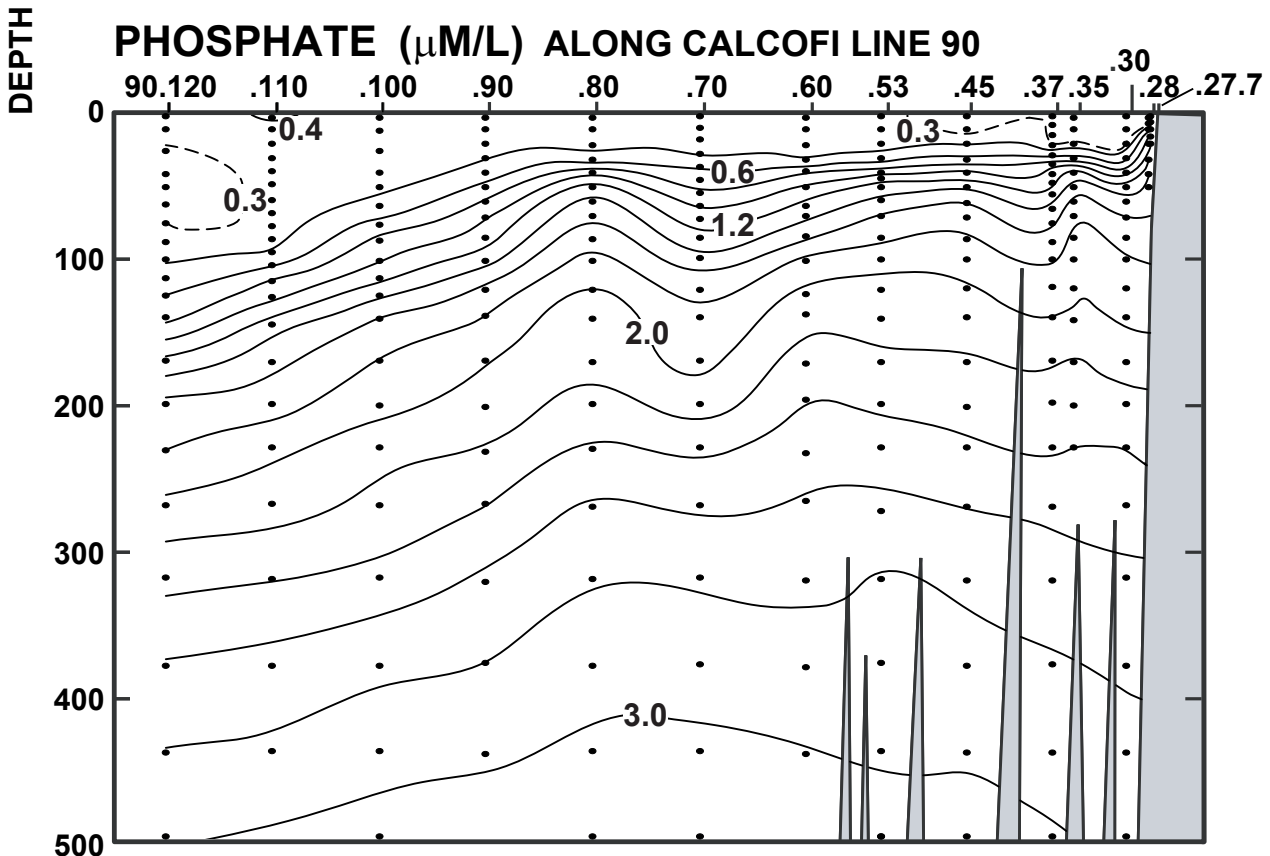

CALCOFI CRUISE 0907

18 - 21 July 2009

NITRATE ($\mu\text{M/L}$) ALONG CALCOFI LINE 90

FIGURE 5E

FIGURE 5F