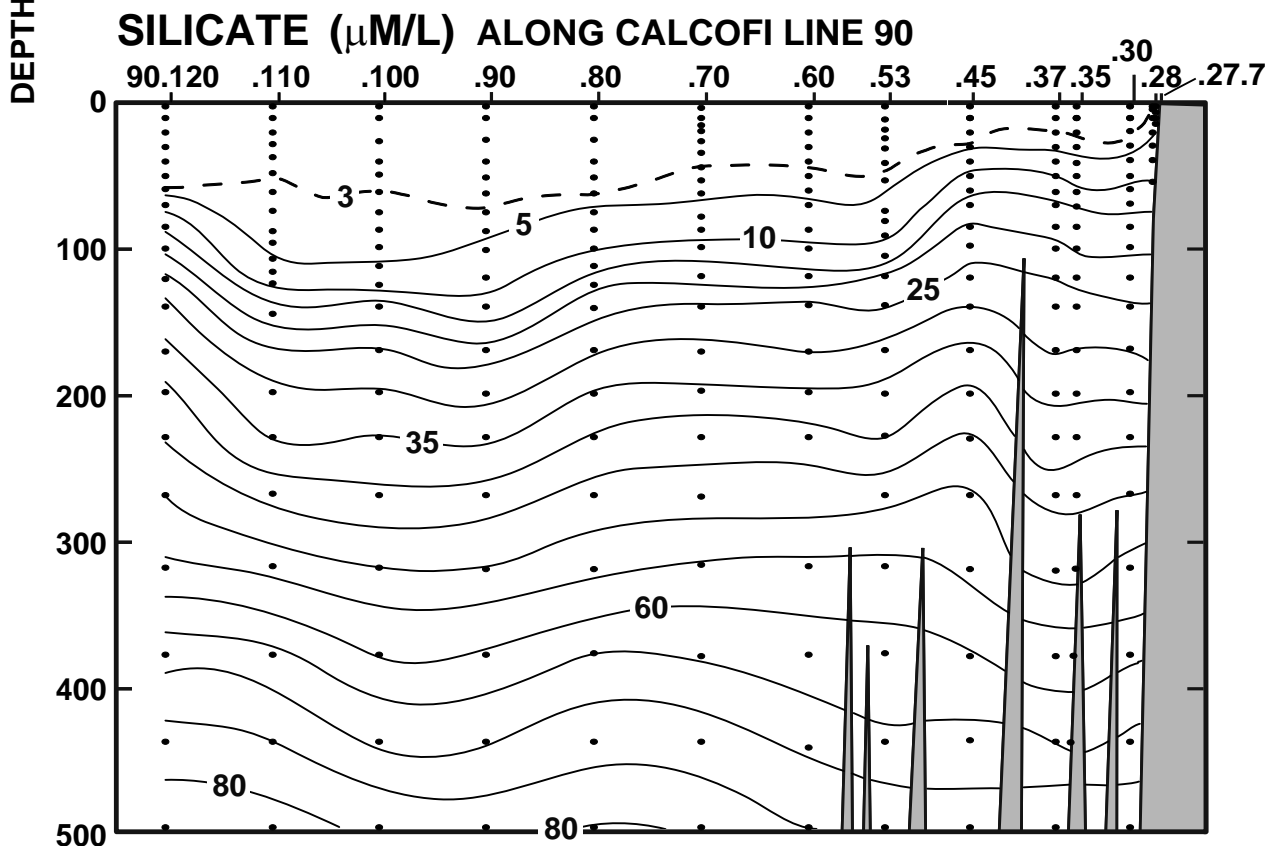

CALCOFI CRUISE 1210

23 -27 October 2012

SALINITY ALONG CALCOFI LINE 90

FIGURE 5C

FIGURE 5D