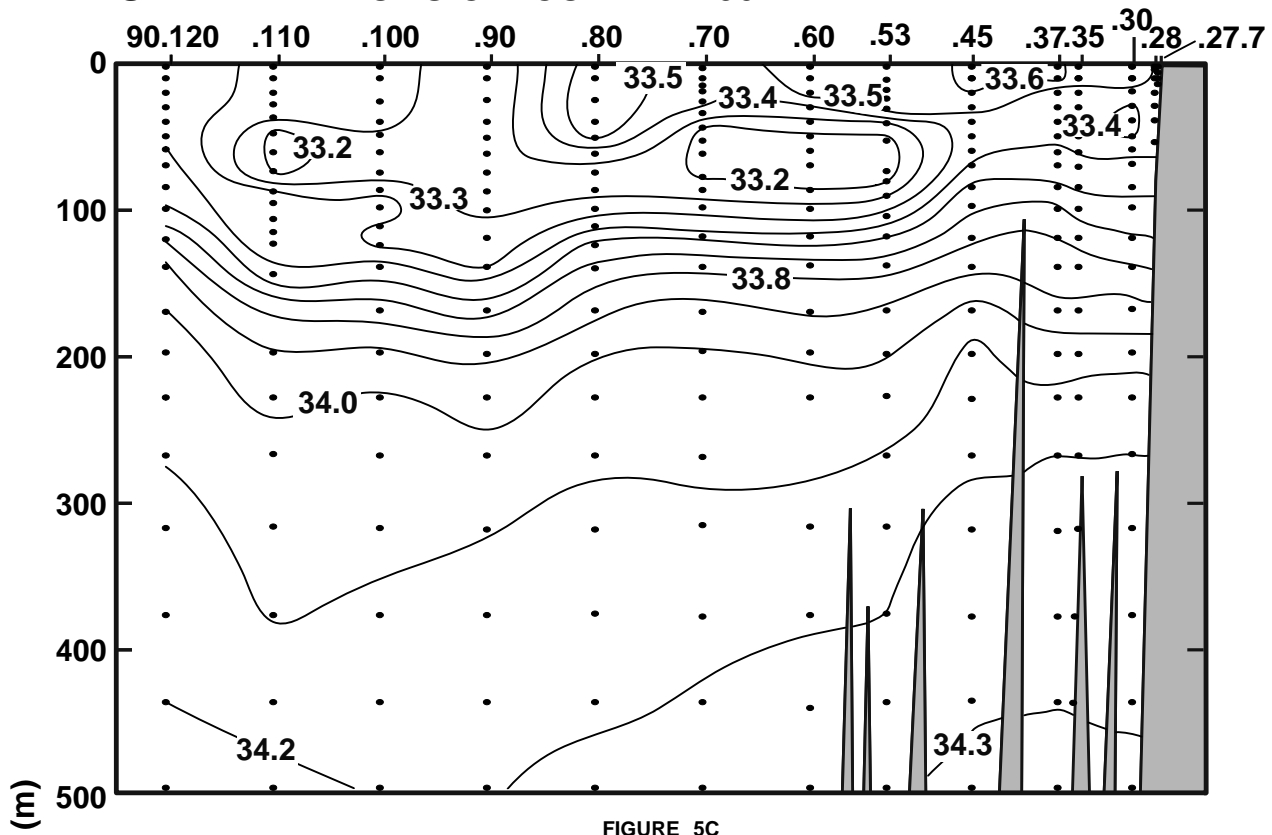

CALCOFI CRUISE 1210

23 -27 October 2012

SALINITY ALONG CALCOFI LINE 90

FIGURE 5C

FIGURE 5D