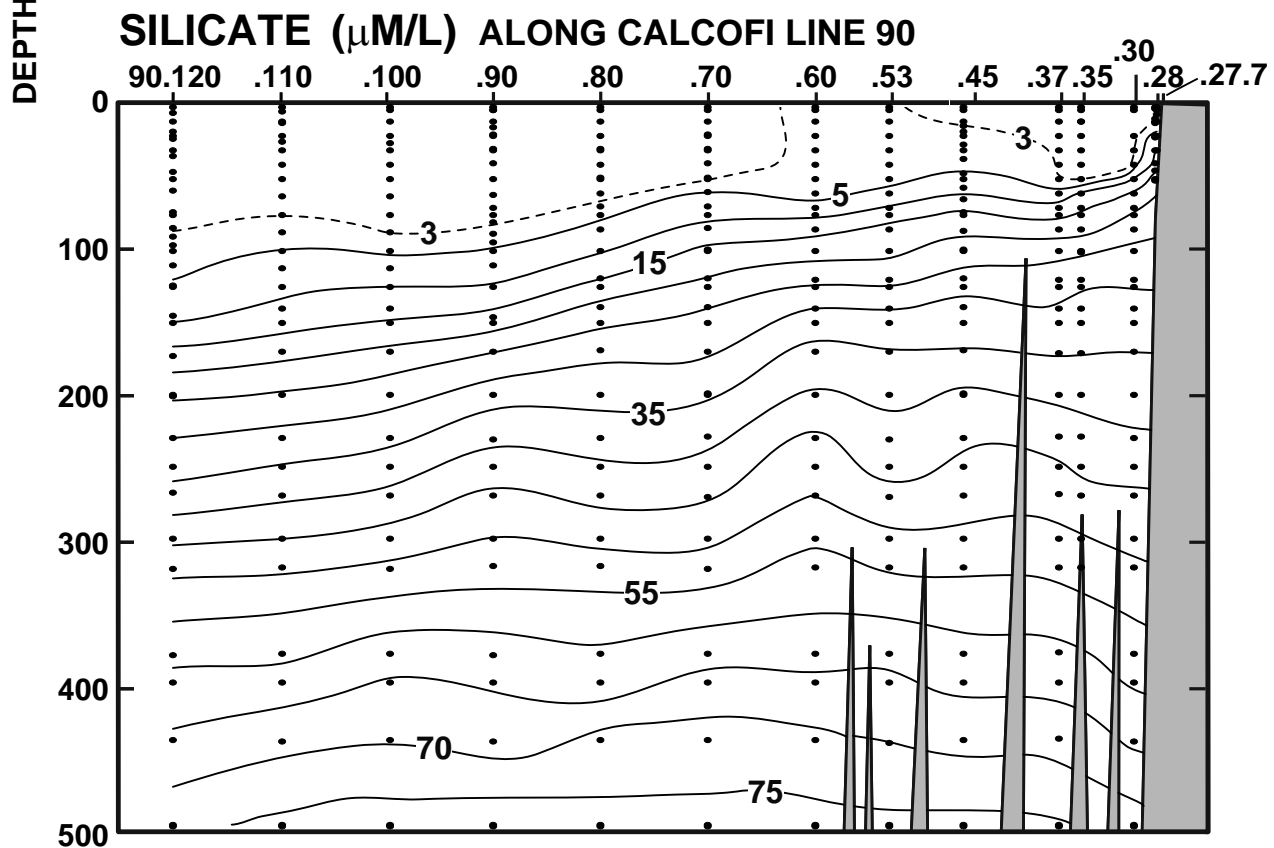

CALCOFI CRUISE 1301

14 - 17 January 2013

SALINITY ALONG CALCOFI LINE 90

FIGURE 5C

FIGURE 5D