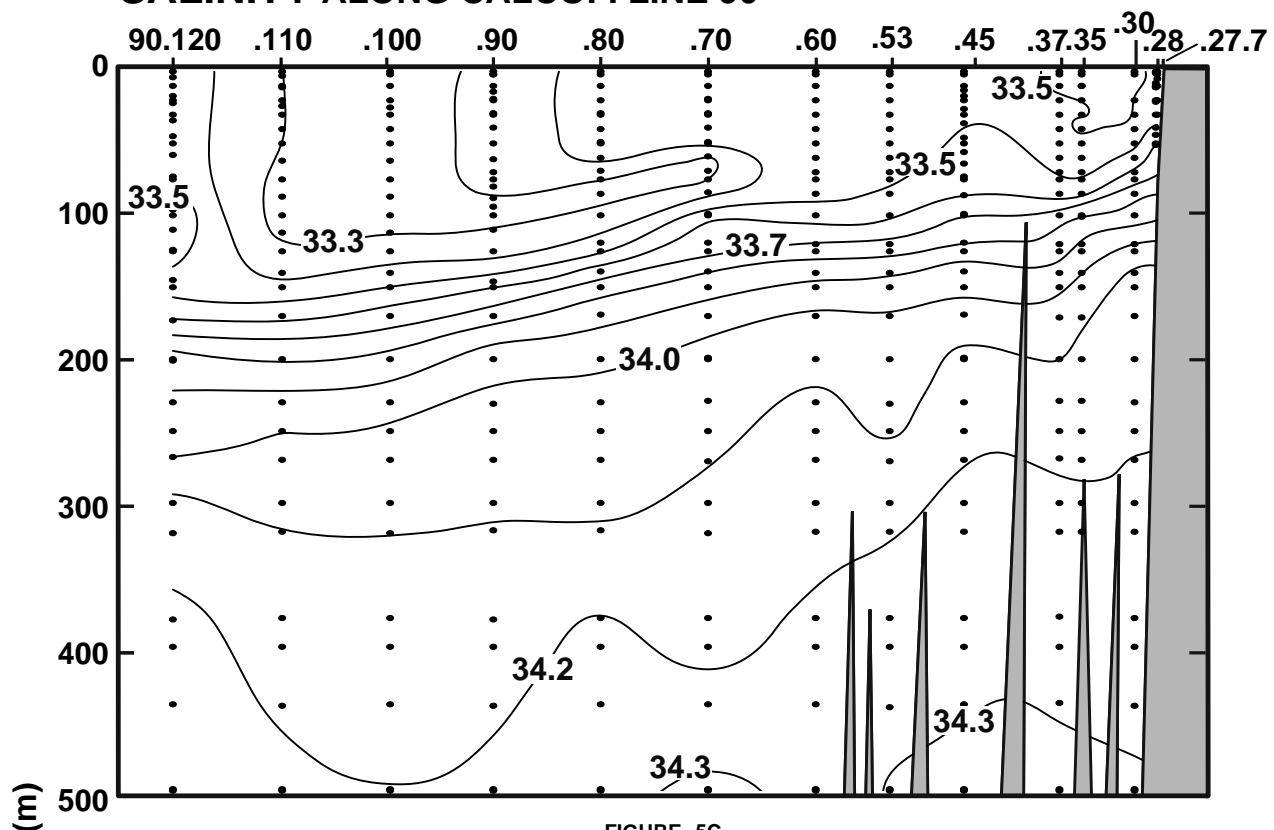

CALCOFI CRUISE 1301

14 - 17 January 2013

SALINITY ALONG CALCOFI LINE 90

FIGURE 5C

FIGURE 5D