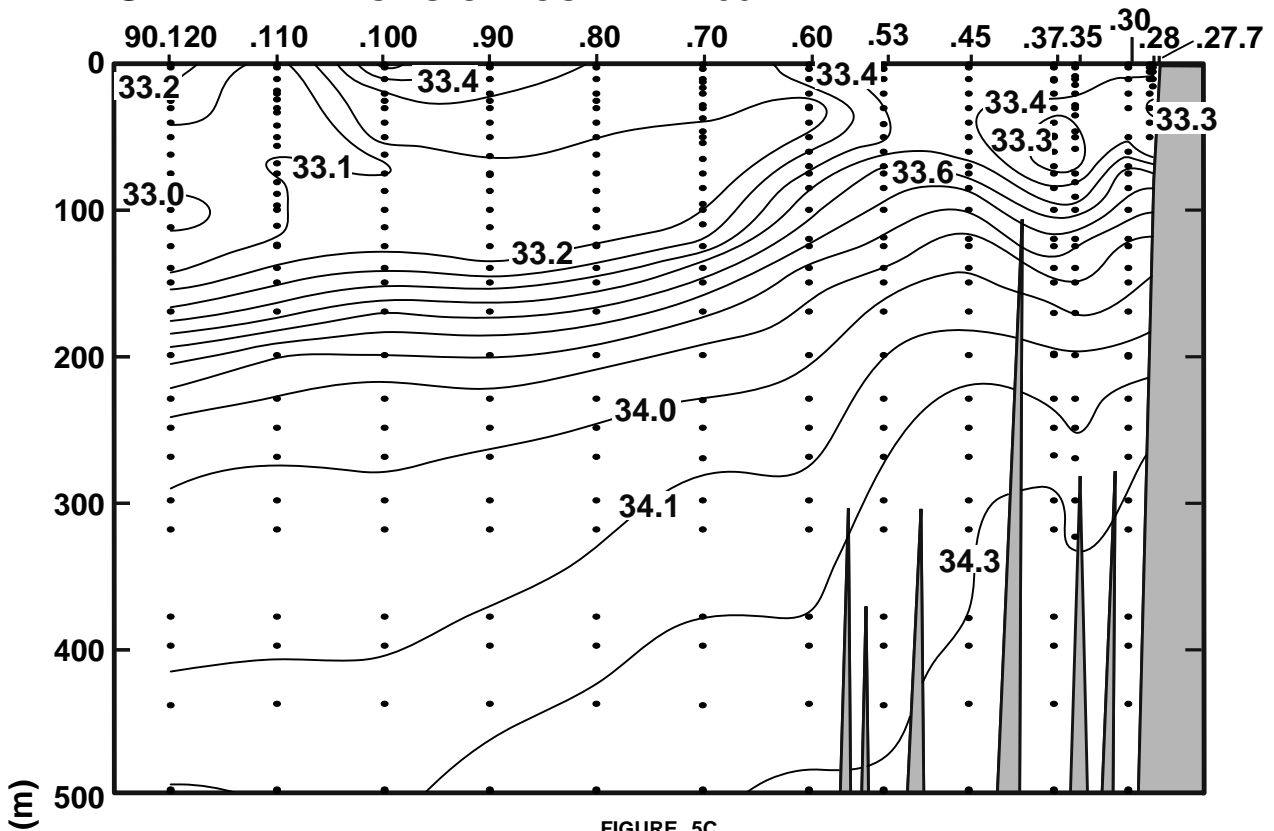

CALCOFI CRUISE 1507

13- 15 July 2015

SALINITY ALONG CALCOFI LINE 90

FIGURE 5C

FIGURE 5D