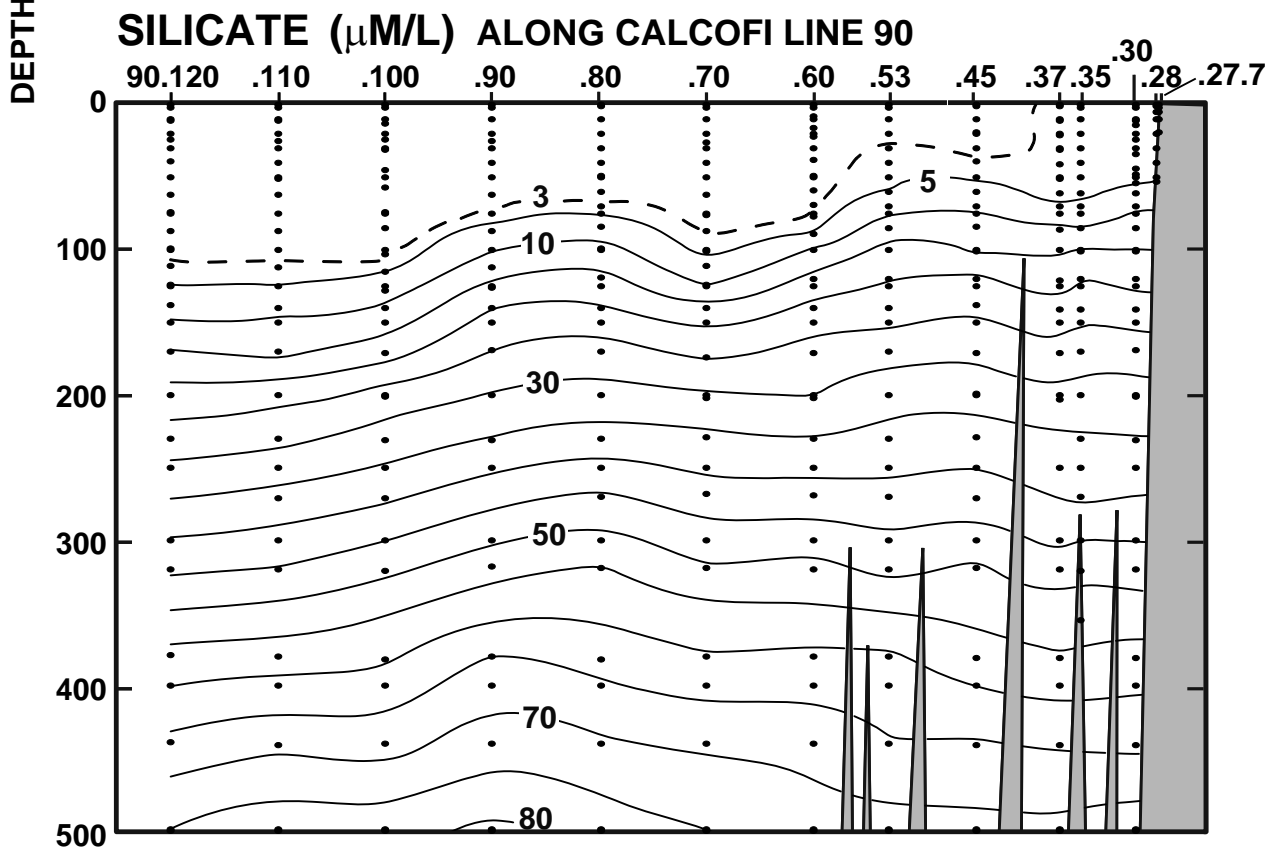

CALCOFI CRUISE 1601

7 - 29 Jan 2016

SALINITY ALONG CALCOFI LINE 90

FIGURE 5C

FIGURE 5D