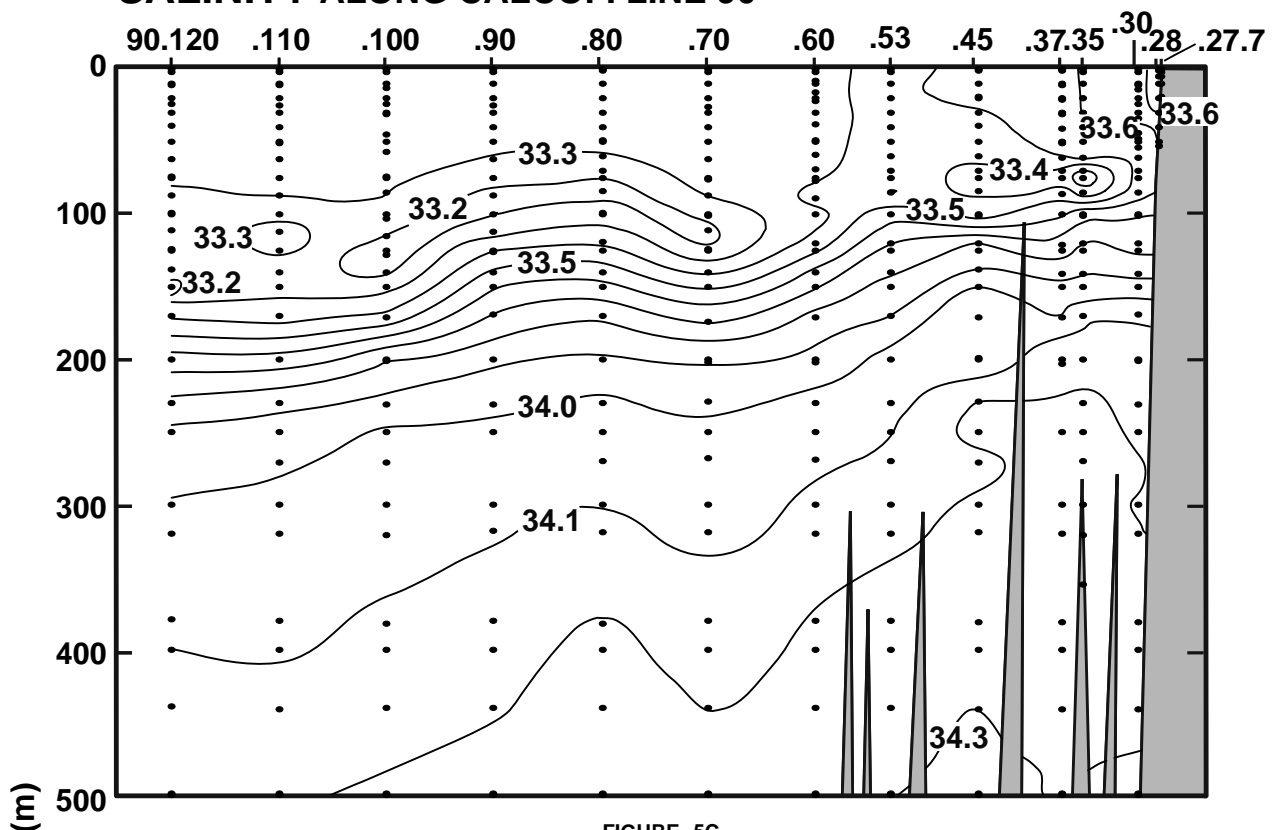

CALCOFI CRUISE 1601

7 - 29 Jan 2016

SALINITY ALONG CALCOFI LINE 90

FIGURE 5C

FIGURE 5D