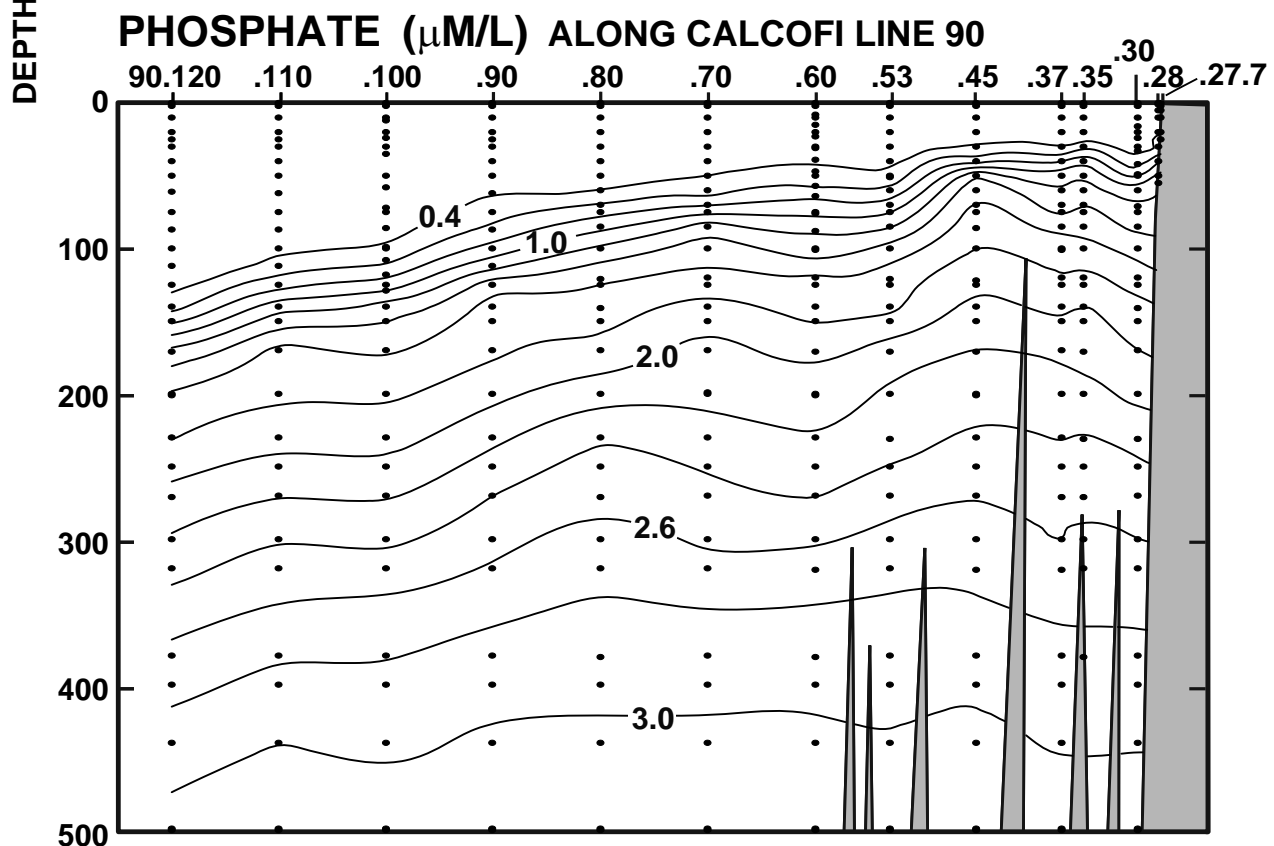

CALCOFI CRUISE 1701

8 - 11 January 2017

NITRATE ($\mu\text{M/L}$) ALONG CALCOFI LINE 90

FIGURE 5E

FIGURE 5F