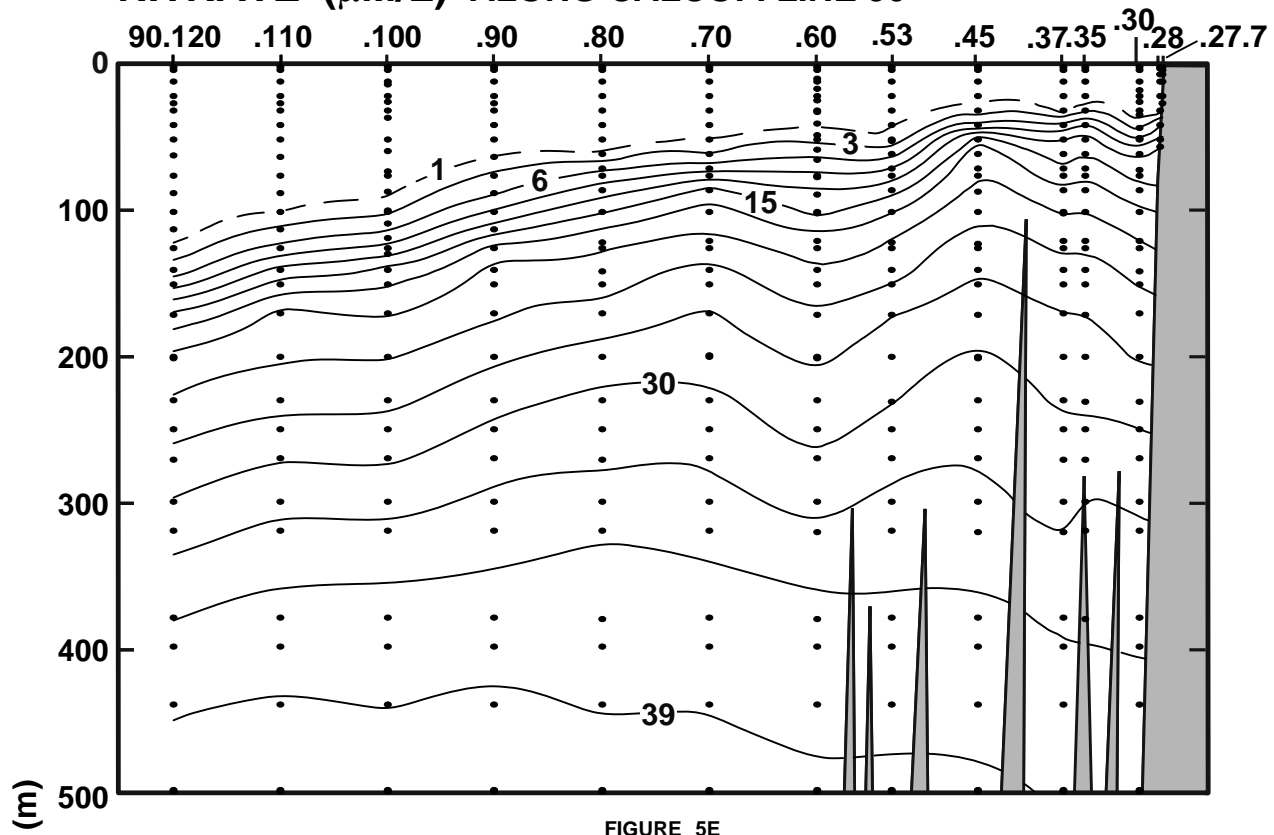

CALCOFI CRUISE 1701

8 - 11 January 2017

NITRATE ($\mu\text{M/L}$) ALONG CALCOFI LINE 90

FIGURE 5E

FIGURE 5F